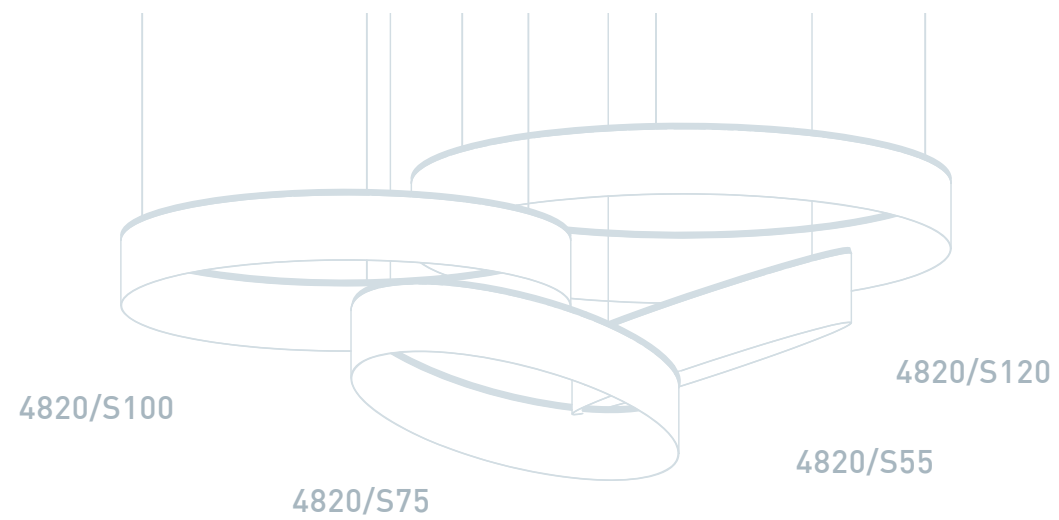

L cm 180x78 / H cm 35-155
W 70.87x30.71 in / H 13.78-61.02 in

LED 138 Watt - 24 V
10425 lumen - 3000°K

Alimentatore incluso
Driver included

Venezia 210 | 211

Vetro / Glass

Frangia: arte antica del vetro veneziano
lavorazione a mano
Fringe: ancient venetian glass art
handmade