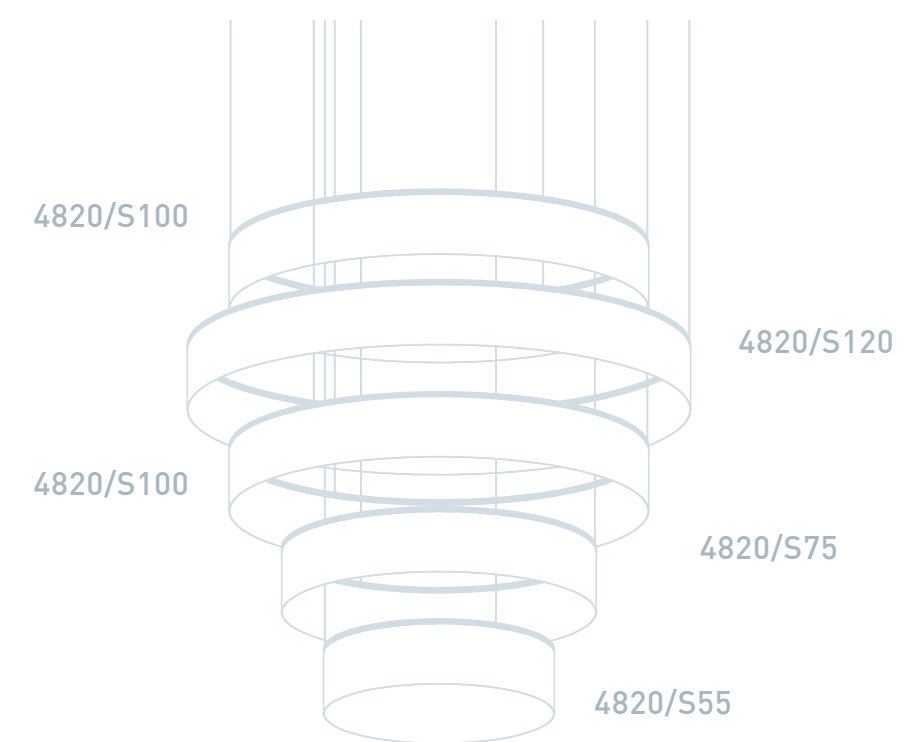

Art. 4821/S

L cm 120x78 / H cm 20-160
W 47.24x30.71 in / H 7.87-62.99 in

LED 60 Watt - 24 V
4547 lumen - 3000°K

Alimentatore incluso
Driver included

Vetro / Glass

Frangia: arte antica del vetro veneziano
lavorazione a mano
Fringe: ancient venetian glass art
handmade

L cm 180x78 / H cm 35-155
W 70.87x30.71 in / H 13.78-61.02 in

LED 138 Watt - 24 V
10425 lumen - 3000°K

Alimentatore incluso
Driver included

Venezia 210 | 211

Vetro / Glass

Frangia: arte antica del vetro veneziano
lavorazione a mano
Fringe: ancient venetian glass art
handmade

Colori disponibili / Available colors

Trasparente / Clear

Ambra / Amber

Art. 4830/S

L cm 200x120 / H cm 55-190
W 78.74x47.24 in / H 21.65-74.80 in

LED 210 Watt - 24 V
15826 lumen - 3000°K

Alimentatore incluso
Driver included

Vetro / Glass

Frangia: arte antica del vetro veneziano
 lavorazione a mano
 Fringe: ancient venetian glass art
 handmade

Colori disponibili / Available colors

Trasparente / Clear

Ambra / Amber

Art. 4827/S

Ø cm 120 / H cm 155
 Ø 47.24 in / H 61.02 in