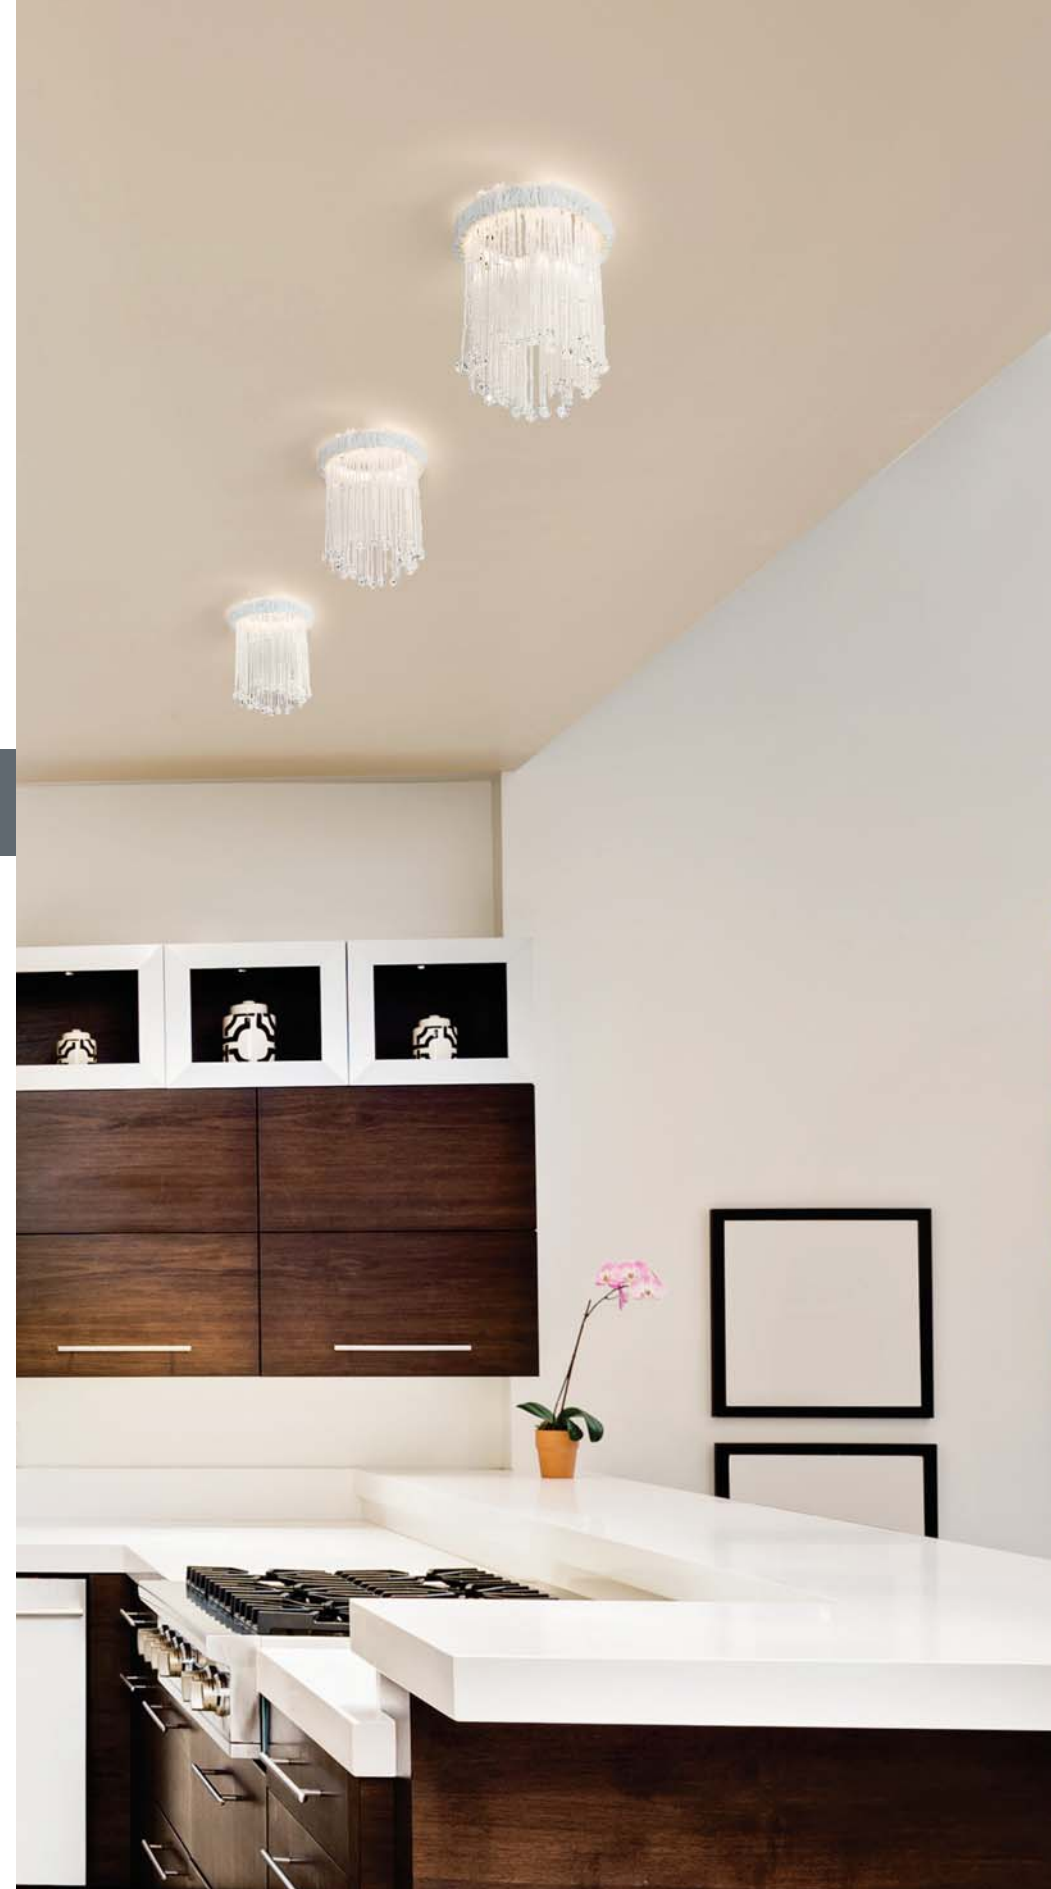

Art. 4820/F

Ø cm 13 / H cm 16
Ø 5.12 in / H 6.30 in

LED 8 Watt - 24 V
588 lumen - 3000°K

Alimentatore incluso
Driver included