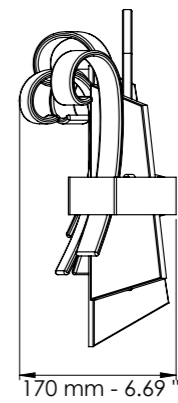

L cm 29 / H cm 33,5 / SP cm 16
 W 11.41 in / H 13.18 in / SP 6.29 in

2 x LED - 16 Watt - 230 V
 1300 lumen - 3000°K

Art. 7300/APP2

L cm 39 / H cm 36 / SP cm 17
 W 15.35 in / H 14.17 in / SP 6.69 in

4 x LED - 24 Watt - 230 V
 2600 lumen - 3000°K

MOKA
MOKA

Art. 7302/S110x18

Art. 7302/S170x18

Art. 7302/S140x18

Art. 7300/APP1

Art. 7300/APP2

Art. 7300/S80

Art. 7300/S120