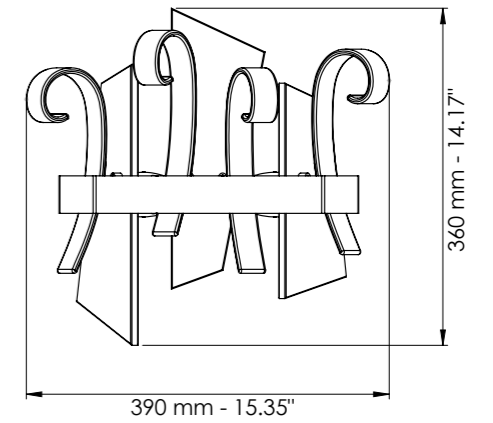

Art. 7300/APP2