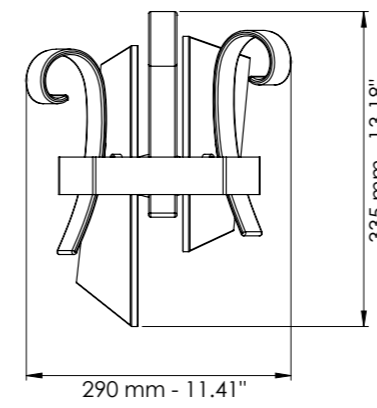

Art. 7302/S140x18

L cm 140x18 / H cm 44-179
W 55.11x7.08 in / H 17.32-70.47 in

2 x Strip LED - 149 Watt - 230 V
6210 lumen - 3000°K

Art. 7302/S170x18

L cm 170x18 / H cm 44-179
W 66.92x7.08 in / H 17.32-70.47 in

L cm 29 / H cm 33,5 / SP cm 16
 W 11.41 in / H 13.18 in / SP 6.29 in

2 x LED - 16 Watt - 230 V
 1300 lumen - 3000°K

Art. 7300/APP2

L cm 39 / H cm 36 / SP cm 17
 W 15.35 in / H 14.17 in / SP 6.69 in

4 x LED - 24 Watt - 230 V
 2600 lumen - 3000°K

MOKA
MOKA

Art. 7302/S110x18

Art. 7302/S170x18

Art. 7302/S140x18

Art. 7300/APP1

Art. 7300/APP2

Art. 7300/S80

Art. 7300/S120