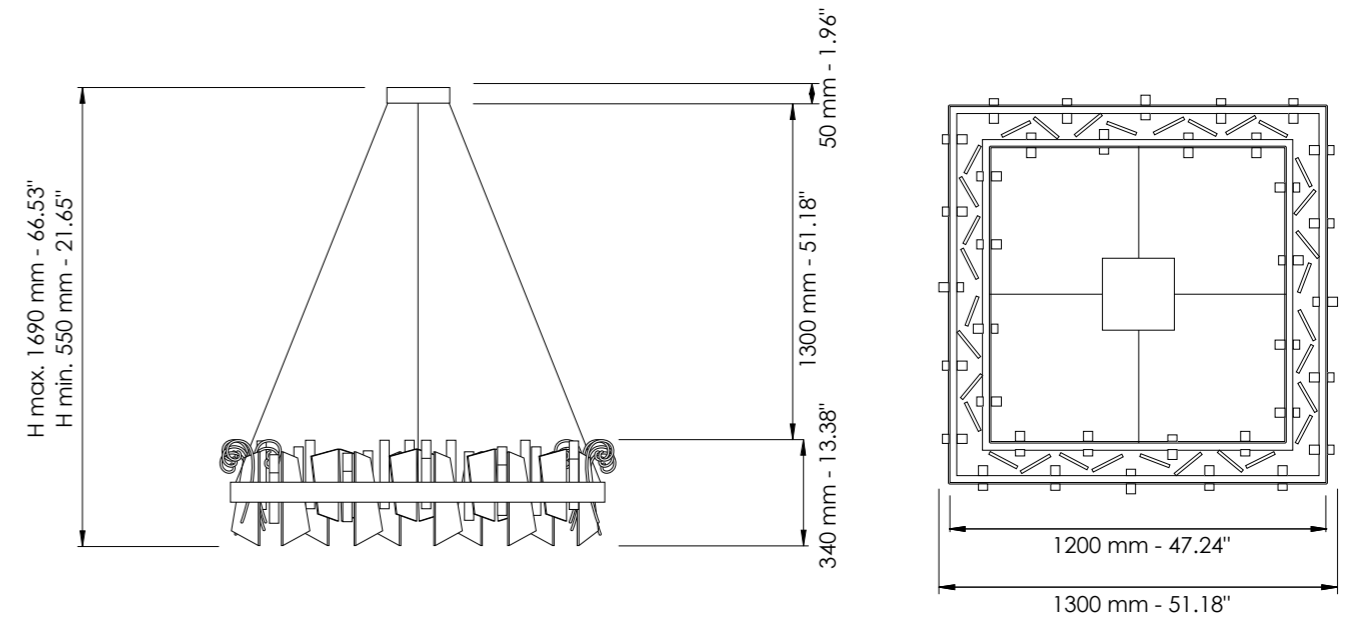

Art. 7300/S120