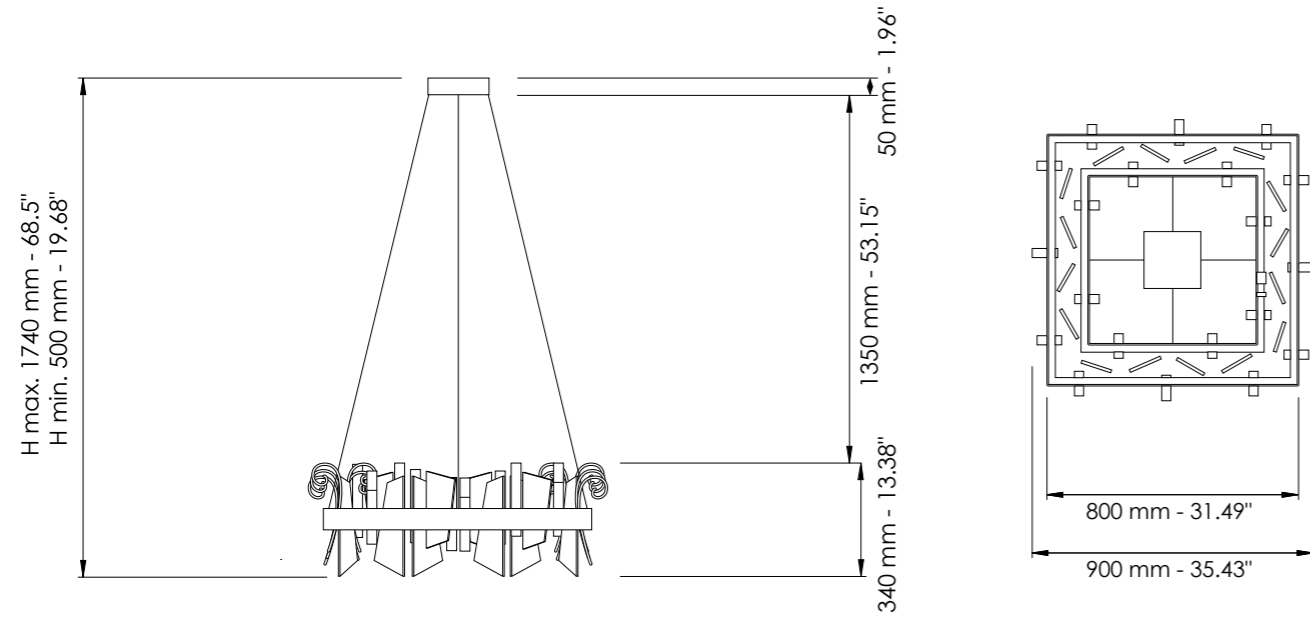

Art. 7300/S80