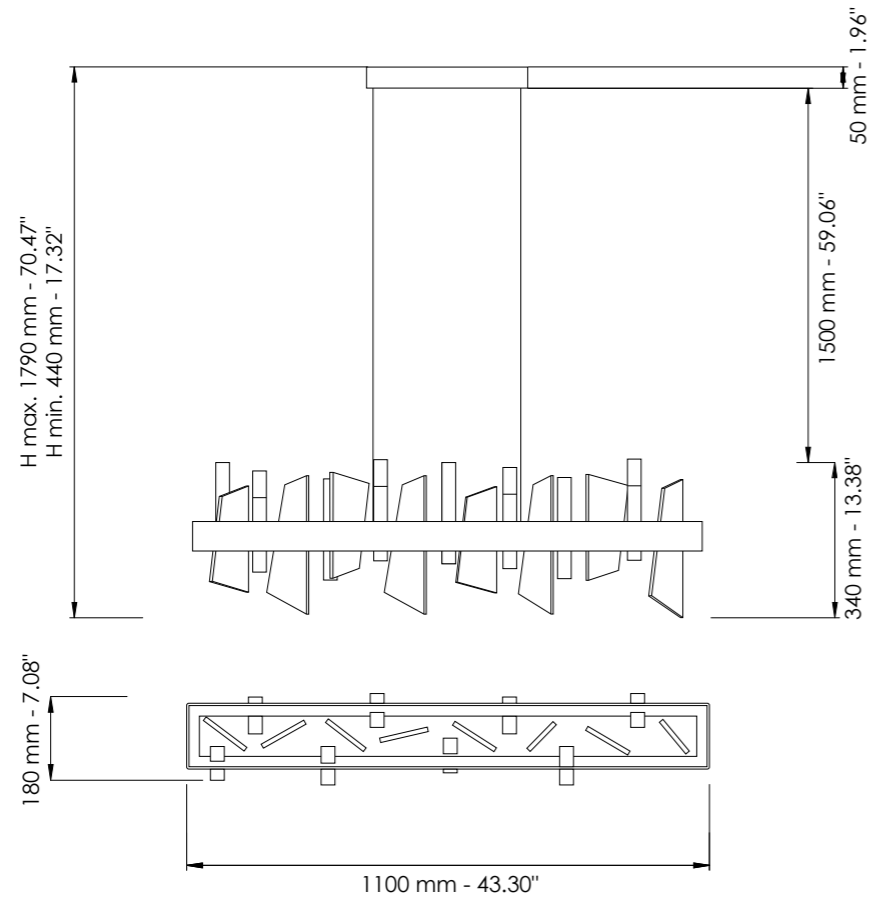

Art. 7302/S110x18