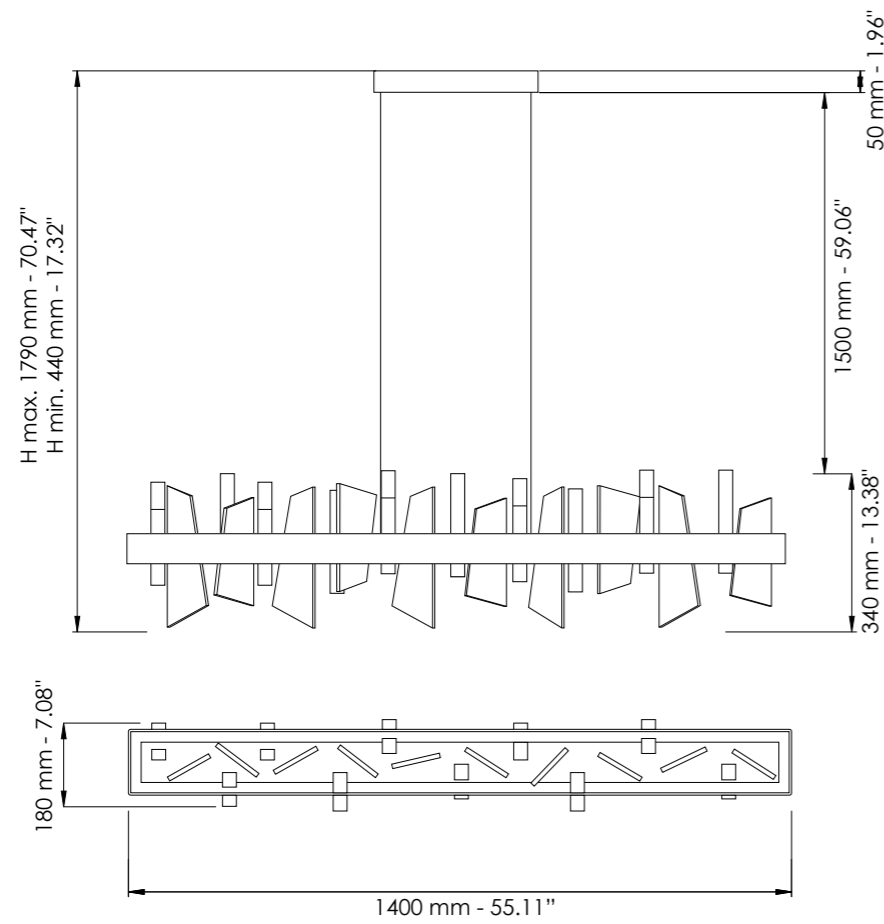

Art. 7302/S140x18