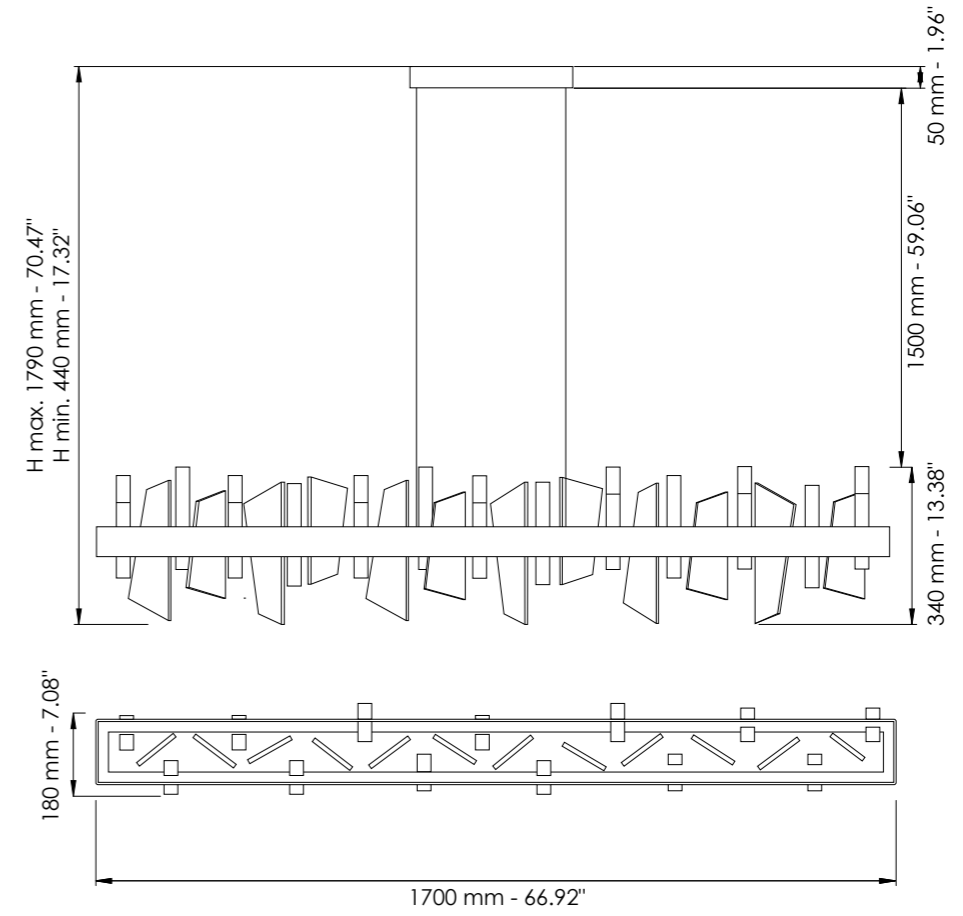

Art. 7302/S170x18