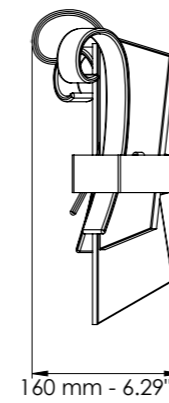

Art. 7300/APP2