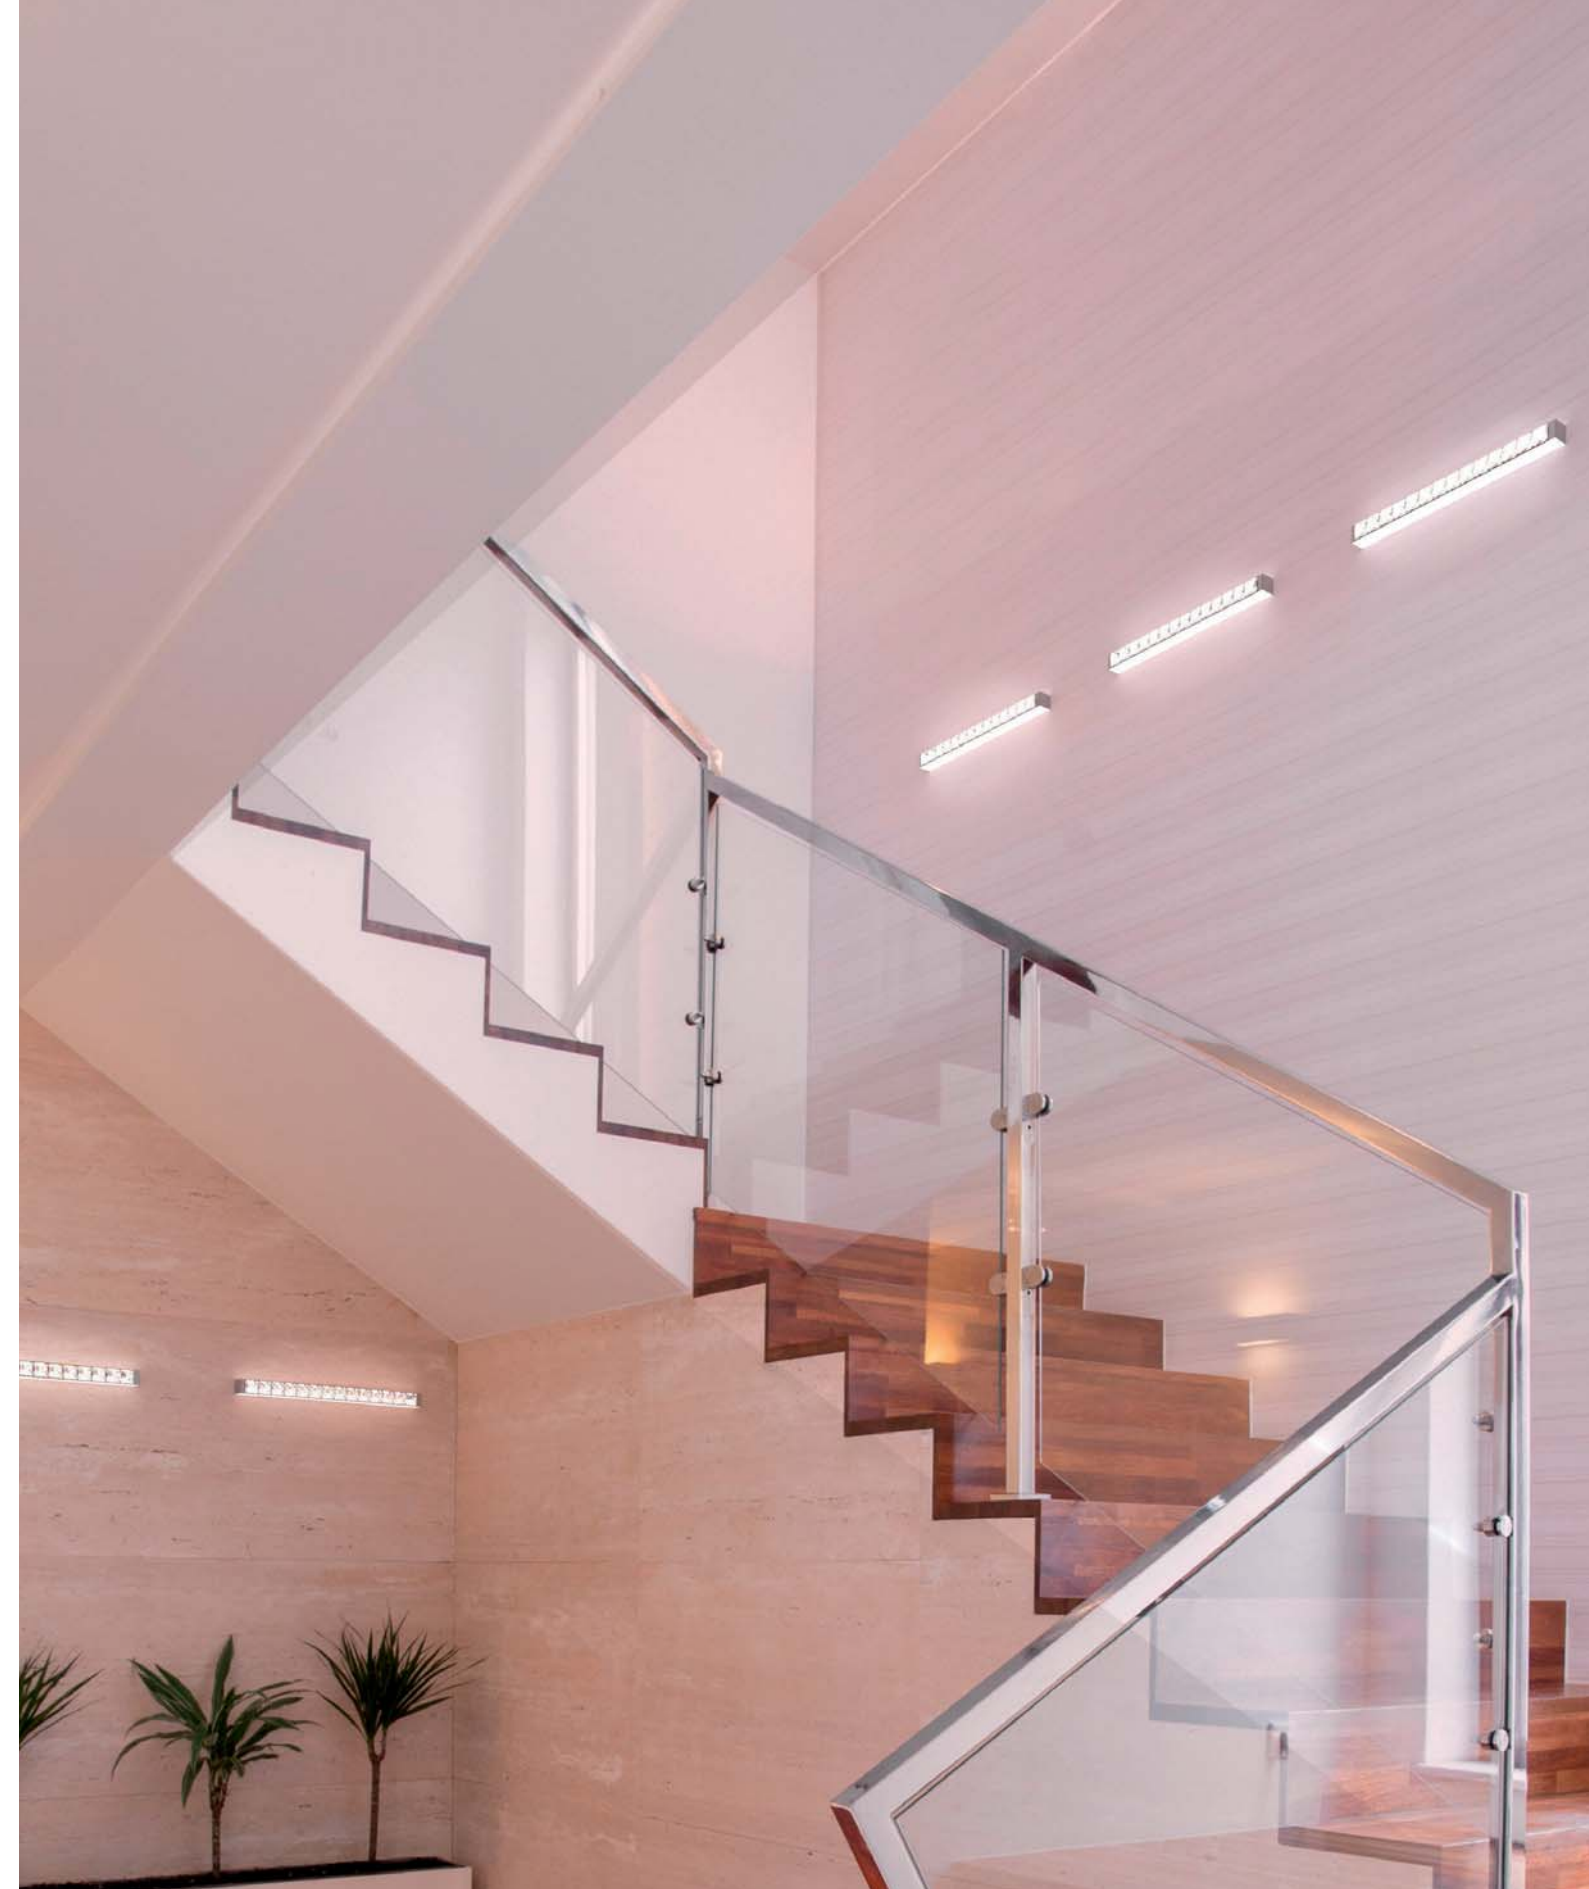

Art. 455/APP65

L cm 65 / H cm 4 / Sp cm 5
W 25.35 in / H 1.56 in / Sp 1.95 in

LED 16.4 Watt
1160 lumen - 3000°K

Art. 455/APP35

Colori disponibili / Available colors

- Cristallo al piombo
  Lead crystal

Finiture disponibili / Available finishes

- Cromo lucido
  Polished chrome
- Oro 24 carati lucido
  Polished 24 karat gold