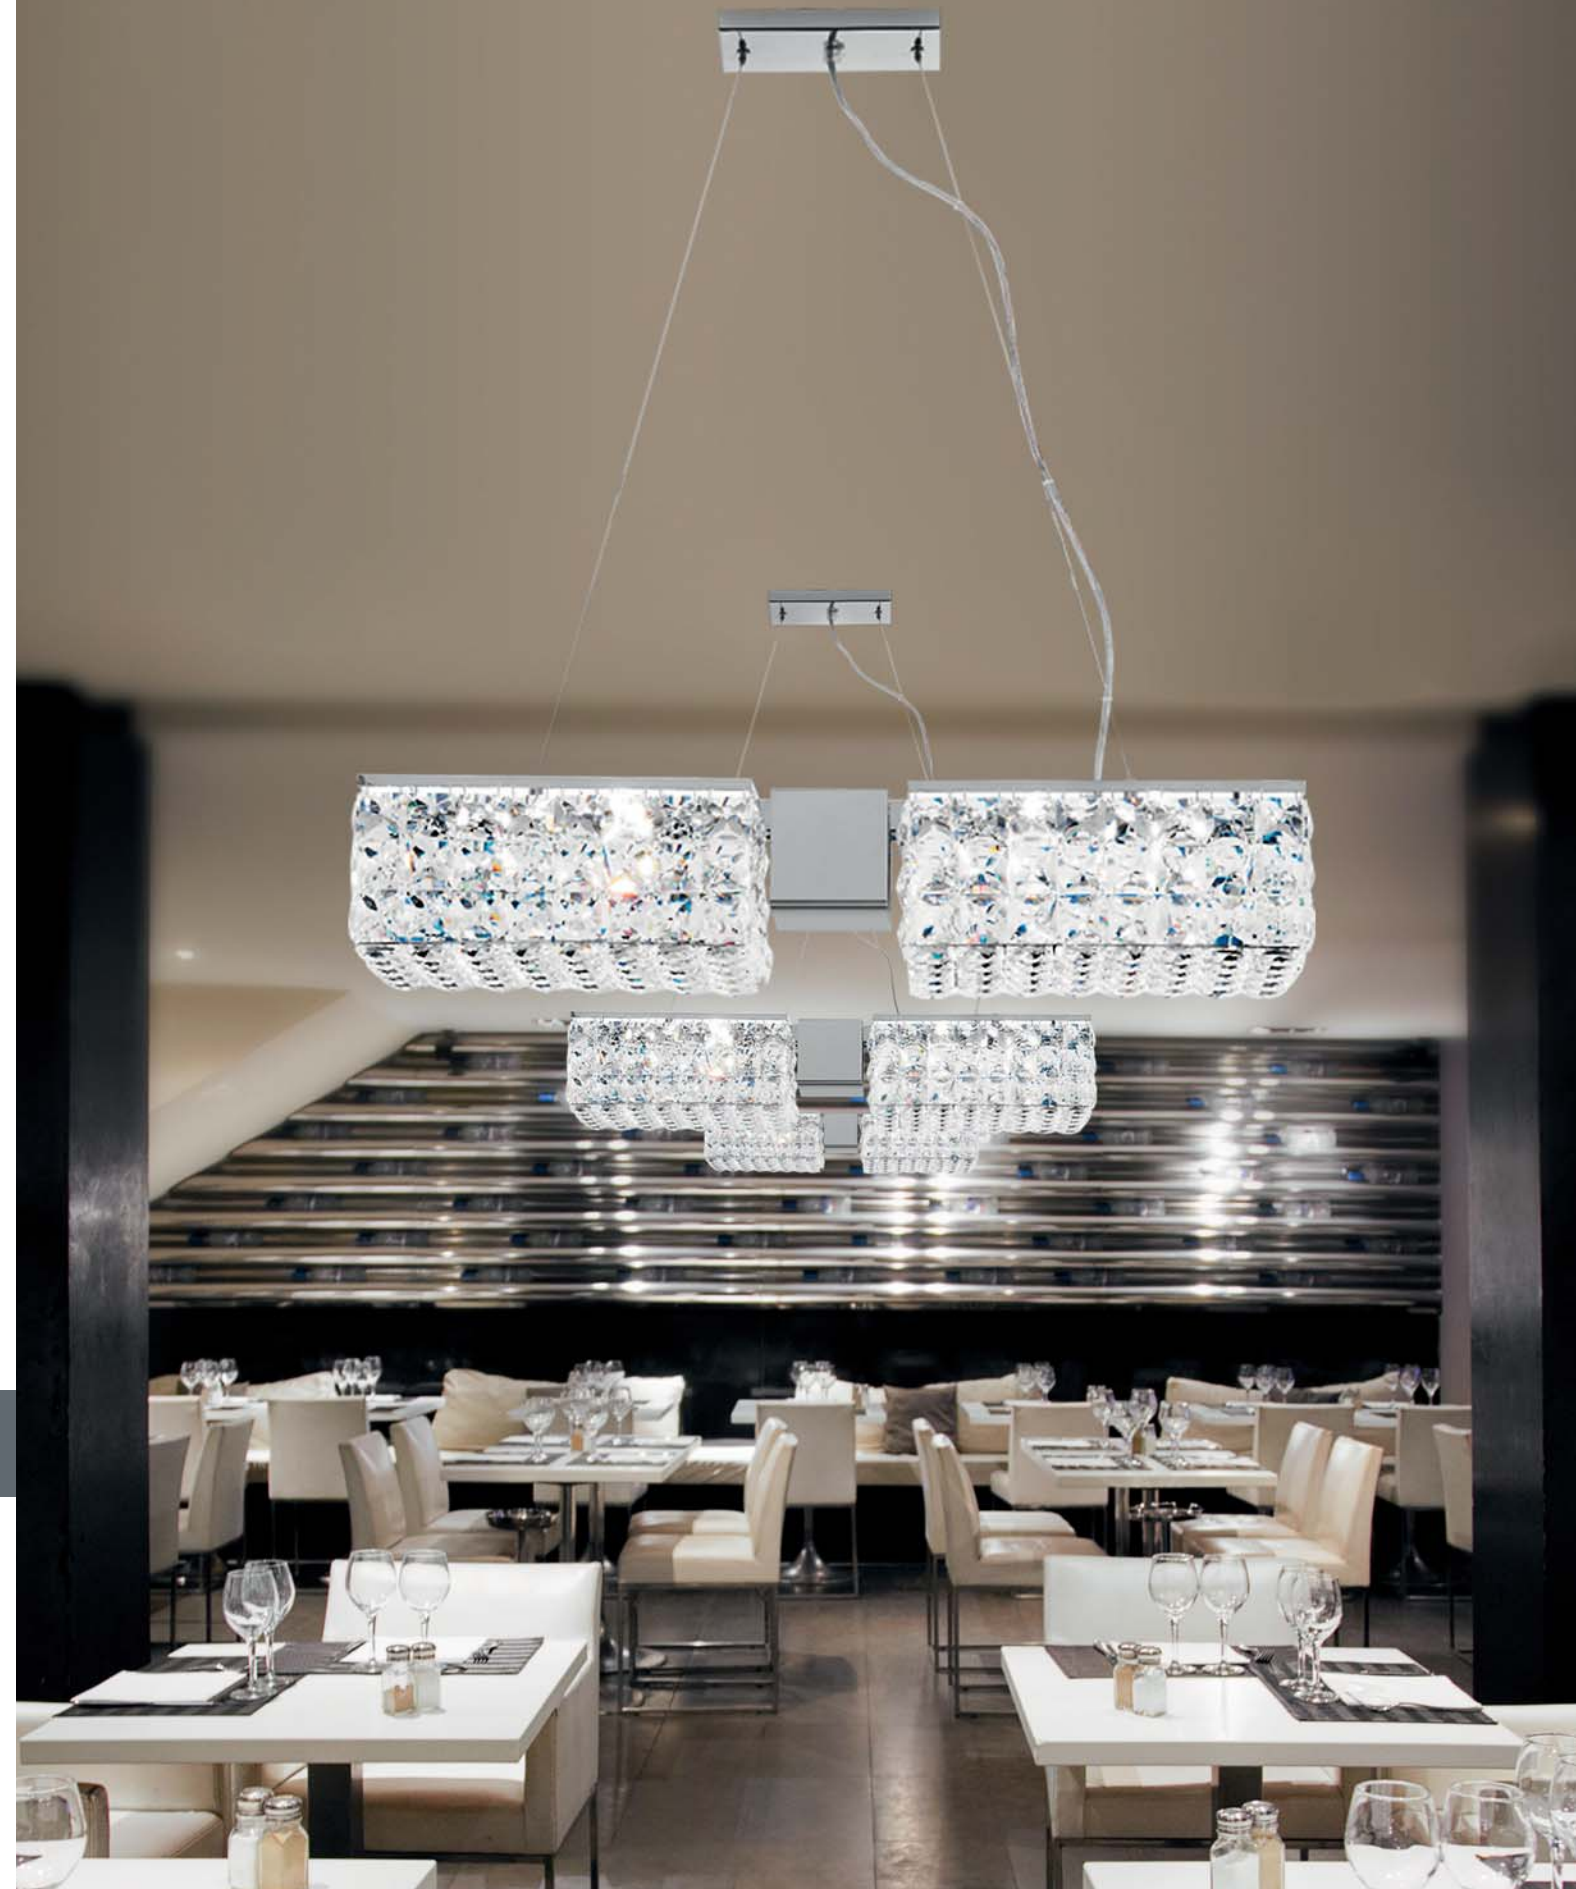

Quadri

Art. 455/S80x21

L cm 80x21 / H cm 20-130
W 31.2x8.19 in / H 7.8-50.7 in

 8 x G9
halogen energy saver

in alternativa / as an alternative

 8 x G9
LED bulbs

Art. 455/S140x21

L cm 140x21 / H cm 20-130
W 54.6x8.19 in / H 7.8-50.7 in

 Cromo lucido
Polished chrome

 Oro 24 carati lucido
Polished 24 karat gold

Art. 455/F

L cm 12x12 / H cm 12
W 4.68x4.68 in / H 4.68 in

 1 x G9
halogen energy saver

in alternativa / as an alternative

 1 x G9
LED bulbs

L cm 65 / H cm 4 / Sp cm 5
 W 25.35 in / H 1.56 in / Sp 1.95 in

LED 16.4 Watt
 1160 lumen - 3000°K

Art. 455/APP35

Art. 455/APP35

Colori disponibili / Available colors

- Cristallo al piombo
Lead crystal

Finiture disponibili / Available finishes