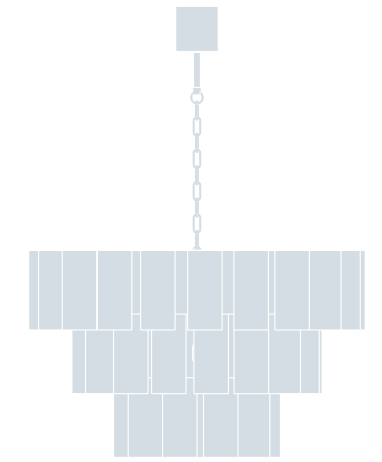

in alternativa / as an alternative

6 x E14 (US E12)
LED bulbs

Art. 4170/S65

Ø cm 65 / H cm 33 - 85
Ø 25,59 in / H 12,99 - 33,46 in

6 x E14 (US E12)
halogen energy saver

in alternativa / as an alternative

6 x E14 (US E12)
LED bulbs