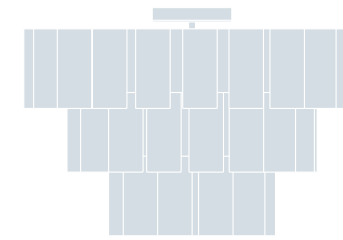

Art. 4170/PL65

Ø cm 65 / H cm 43
Ø 25,59 in / H 16,93 in

6 x E14 (US E12)
halogen energy saver

in alternativa / as an alternative

6 x E14 (US E12)
LED bulbs