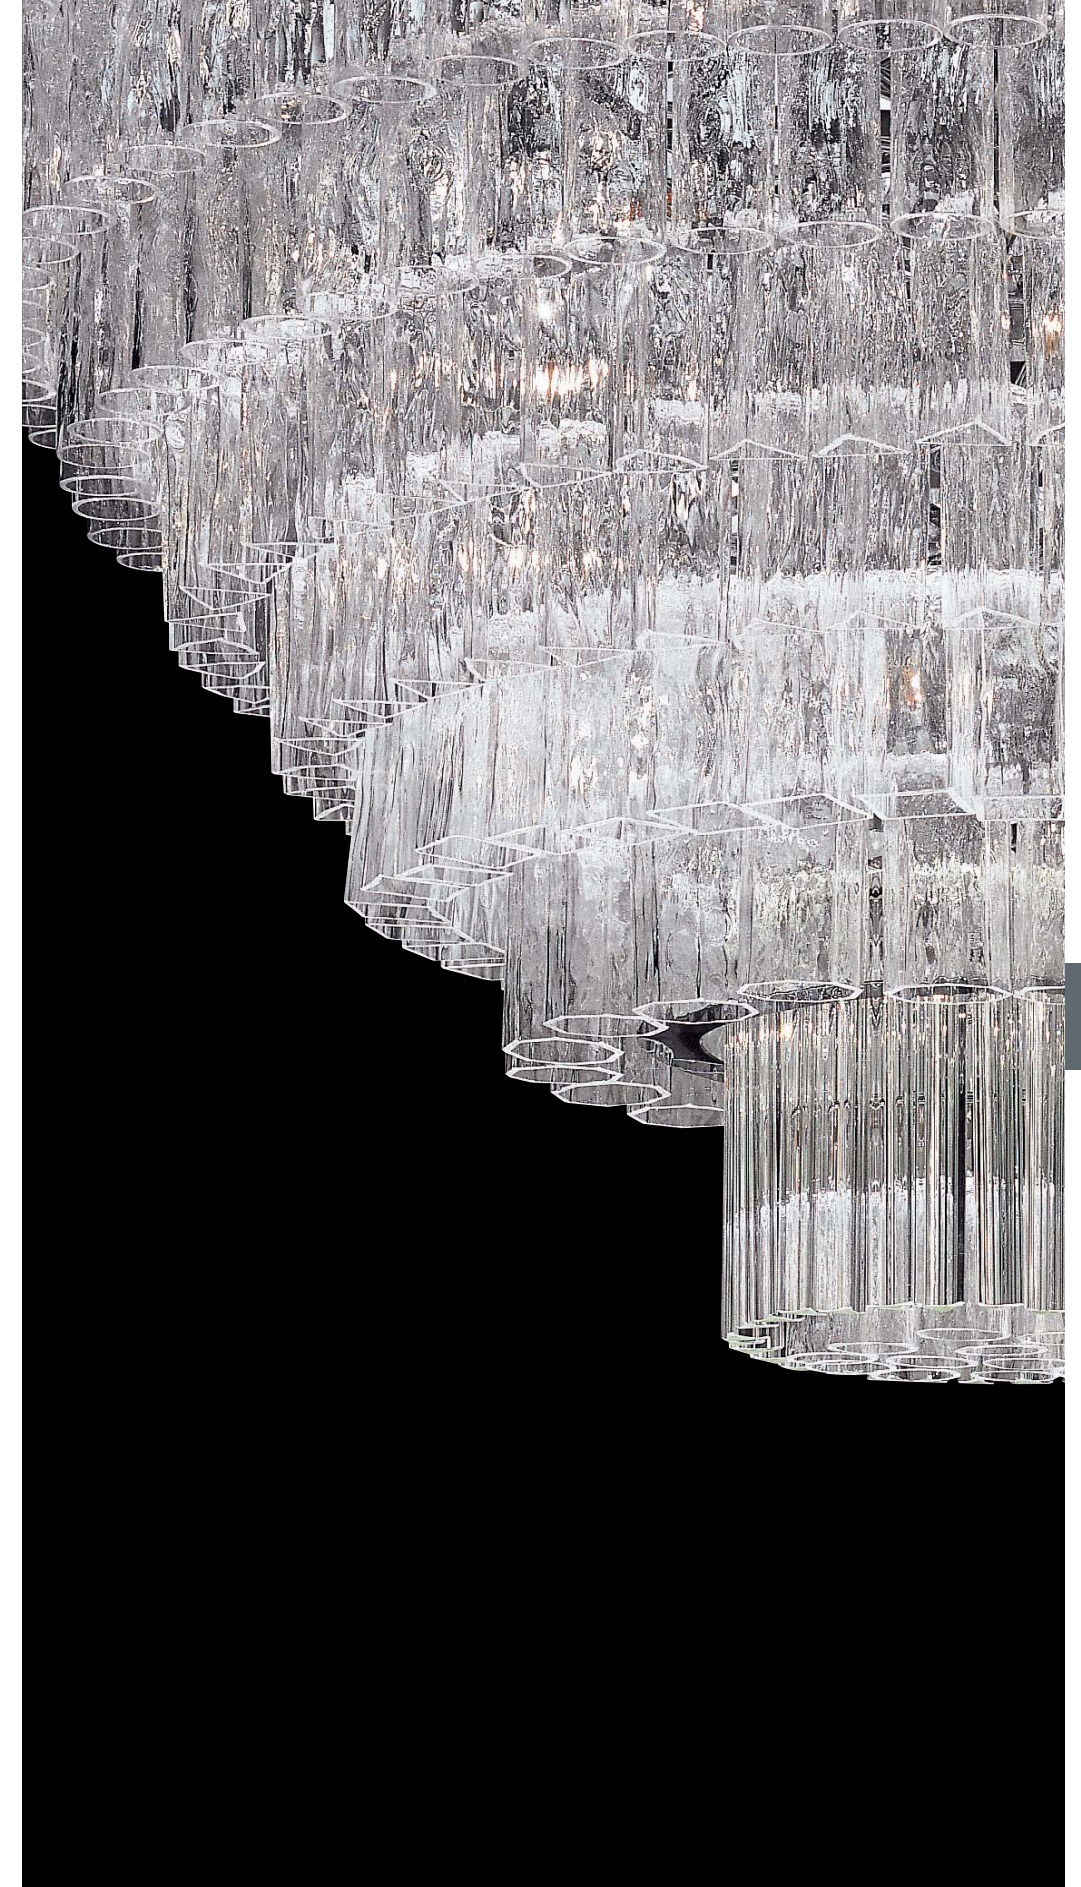

Art. 4121/170

Vetro di Murano / Murano glass

Finiture disponibili / Available finishes

Cromo lucido
Polished chrome

Oro 24 carati lucido
Polished 24 karat gold