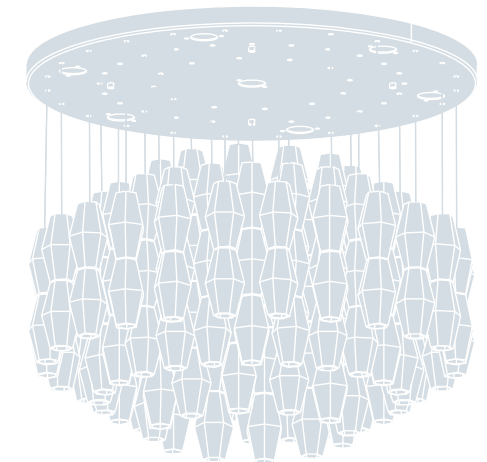

Art. 4620/80

Ø cm 80 / H cm 55 - 120
Ø 31,5 in / H 21,65 - 47,24 in

7 x GU10
halogen energy saver

in alternativa / as an alternative

7 x GU10
LED bulbs

Vetro di Murano / Murano glass

Finiture disponibili / Available finishes

● Cromo lucido
Polished chrome

● Oro 24 carati lucido
Polished 24 karat gold