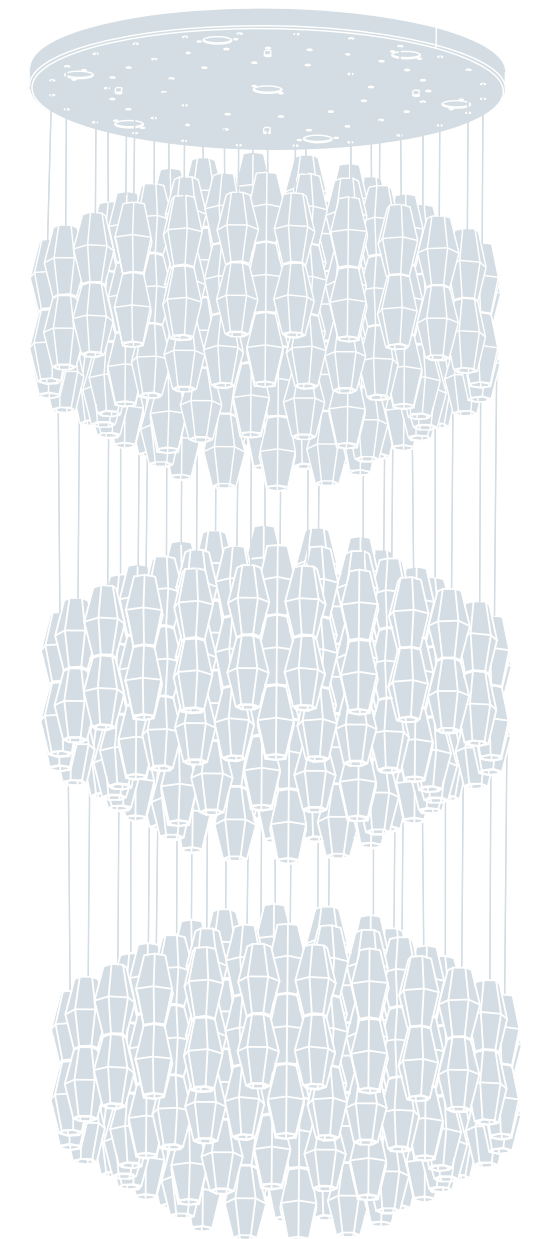

Art. 4620/80.3

Ø cm 80 / H cm 160 - 310
Ø 31,5 in / H 62,99 - 122,05 in

12 x G9
halogen energy saver

in alternativa / as an alternative

12 x G9
LED bulbs

7 x GU10
halogen energy saver

in alternativa / as an alternative

7 x GU 10
LED bulbs
dimmerabile / dimmable

Vetro di Murano / Murano glass

Finiture disponibili / Available finishes

Cromo lucido
Polished chrome

Oro 24 carati lucido
Polished 24 karat gold