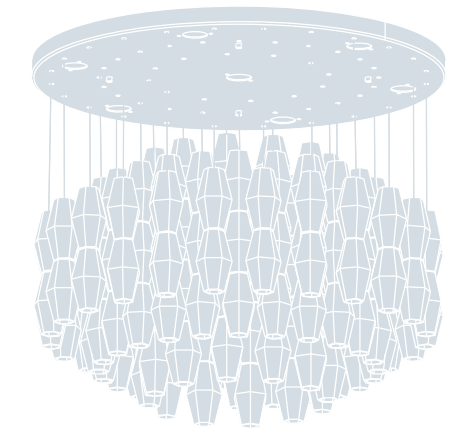

Art. 4620/60

Ø cm 60 / H cm 55 - 120
Ø 23,62 in / H 21,65 - 47,24 in

7 x GU10
halogen energy saver

in alternativa / as an alternative

7 x GU10
LED bulbs