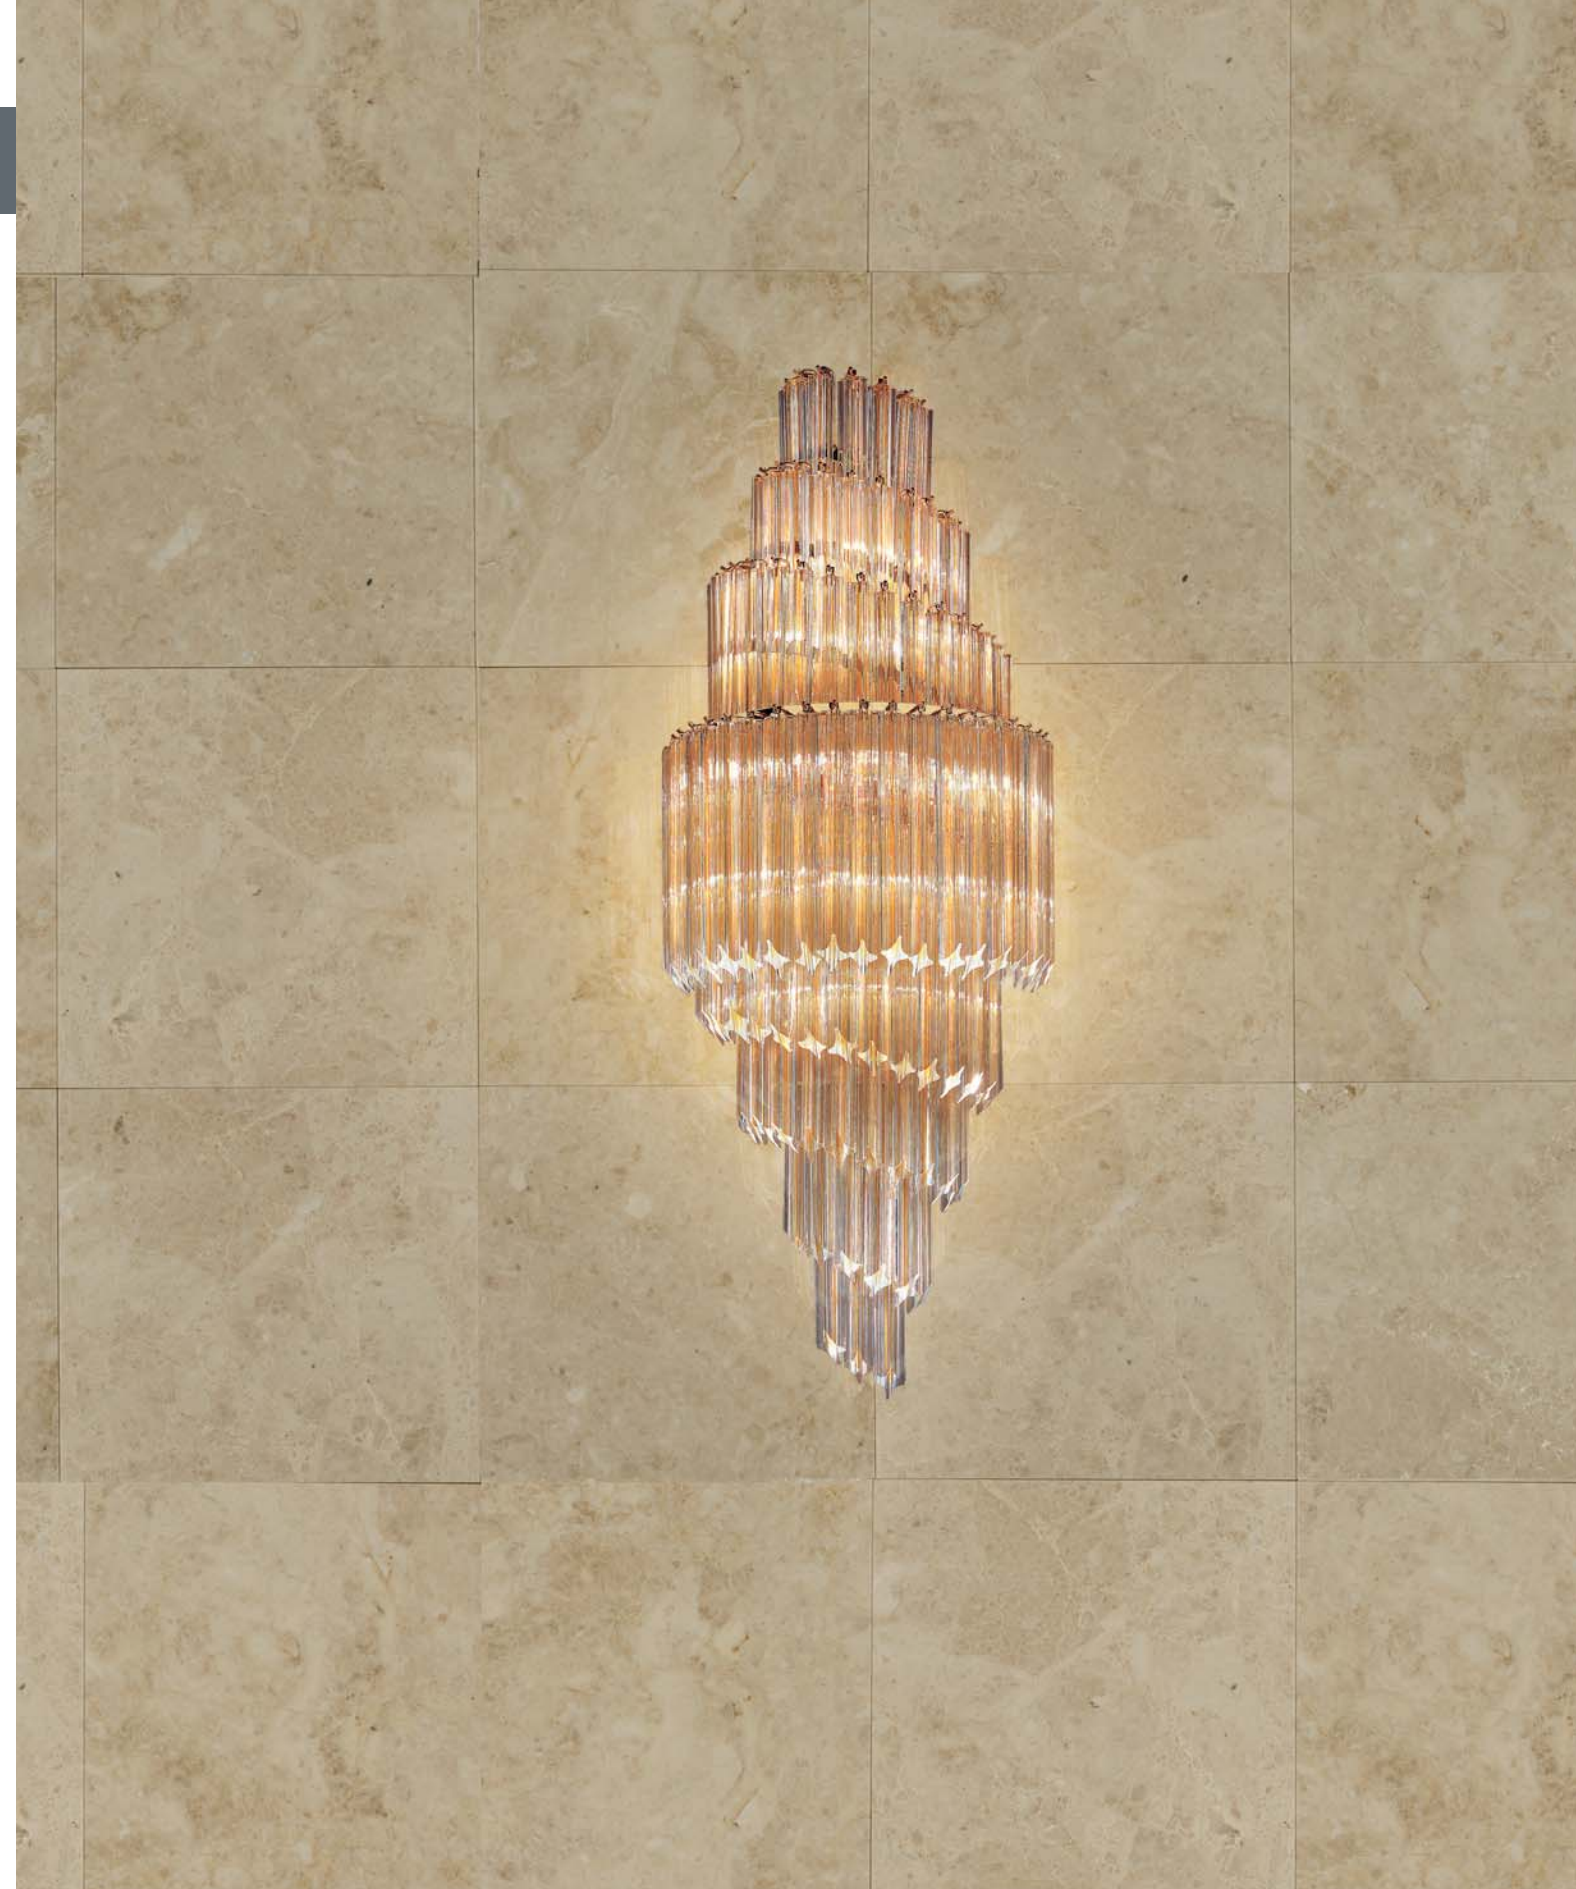

Art. 5051/APP

L cm 45 / H cm 144 / Sp cm 25
W 17.55 in / H 56.16 in / Sp 9.75 in

9 x E14 (US E12)
halogen energy saver

in alternativa / as an alternative

9 x E14 (US E12)
LED bulbs

Colori vetro disponibili / Available glass colors

- Trasparente
  Clear
- Colori a pagina 47
  Colors at page 47