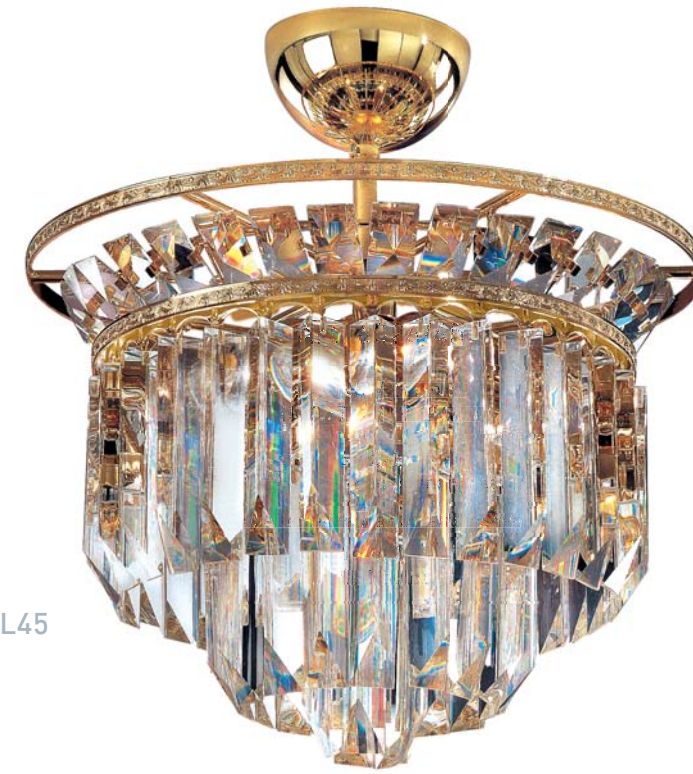

Art. 6026/65

Ø cm 65 / H cm 57
Ø 25.35 in / H 22.23 in

8 x E27 (US E26)
halogen energy saver

in alternativa / as an alternative

8 x E27 (US E26)
LED bulbs

Art. 6026/PL45

Art. 6026/PL45

Ø cm 45 / H cm 50
Ø 17.55 in / H 19.50 in

6 x E27 (US E26)
halogen energy saver

in alternativa / as an alternative

6 x E27 (US E26)
LED bulbs

Art. 6026/PL55

Ø cm 55 / H cm 54
Ø 21.45 in / H 21.06 in

6 x E27 (US E26)
halogen energy saver

in alternativa / as an alternative